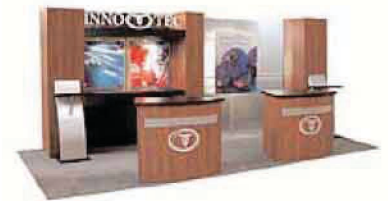

www.exhibitdevelopmentgroup.com
Contact EDG at (815) 556-8591

We Build Images.